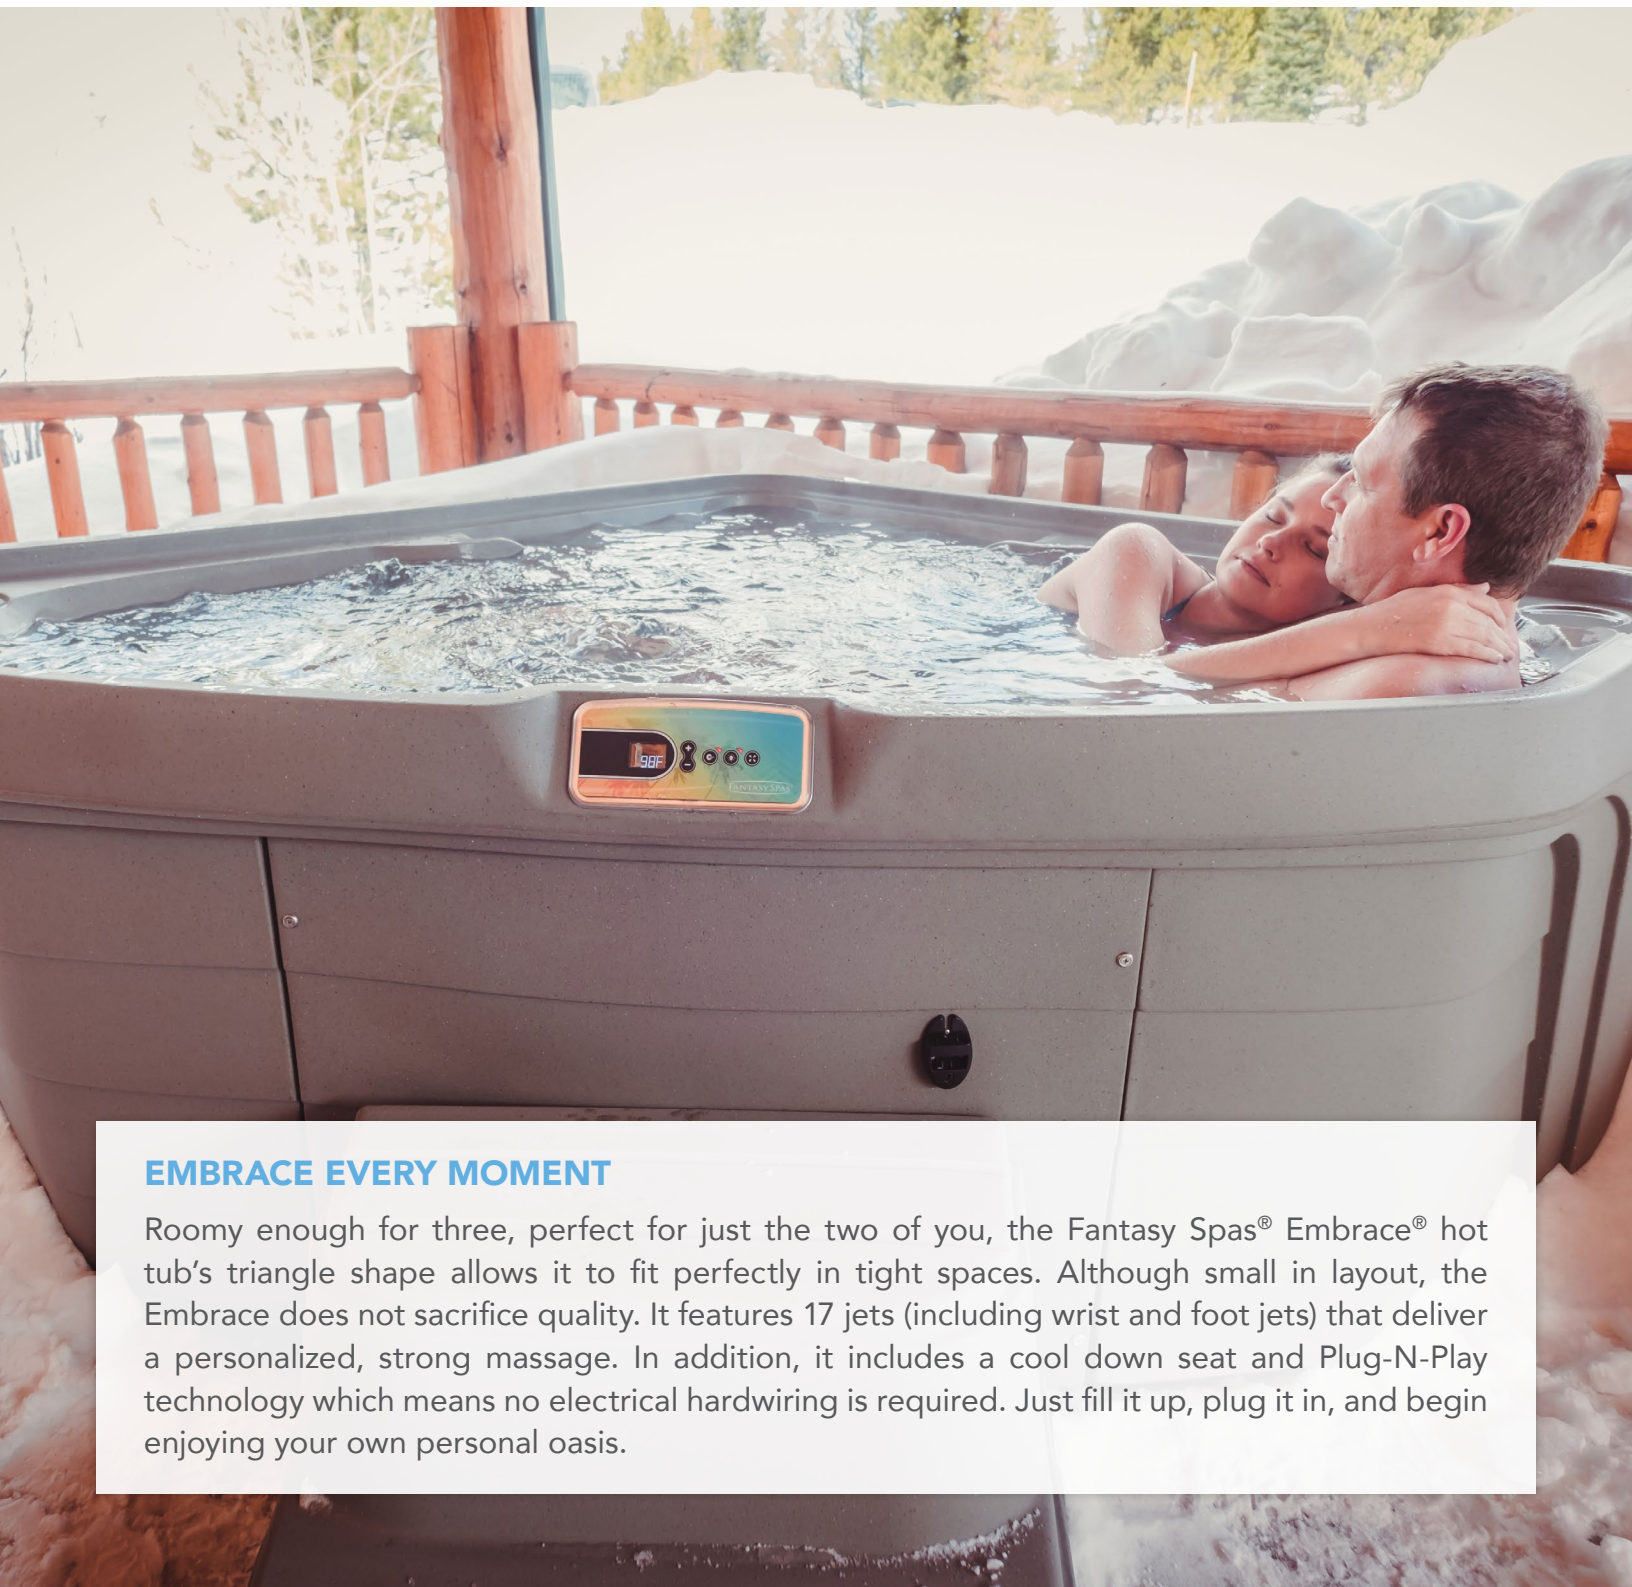

FANTASY SPAS® EMBRACE®

FANTASY SPAS®

Embrace shown in Sand

Embrace shown in Sand

Seating Capacity	2-3 Adults
Dimensions	5'10" x 5'10" x 31" / 178 x 178 x 79 cm
Water Capacity	185 gallons / 700 liters
Dry Weight	302 lbs / 135 kg
Jet Count	17 with stainless steel trim
Water Feature	Waterfall
Ozone System	Can be installed at time of purchase
Heater	1KW (110v) / 4KW (230v)
Pump	1.5 BPH two-speed
Filter Size	50 sq. ft.
Lighting	Multi-color LED light
Electrical Configuration	110v Plug-N-Play includes GFCI power cord / 230v convertible*
Color Options	Sand, Taupe, Espresso
Shell & Cabinet	Rotationally molded
Vinyl Cover Color Options	Espresso, Gray
Accessories	Cover Lifter (Optional); The Cool Step™ (Optional); Steps (Optional)
Warranty	5-Year Structure; 5-Year Shell/Surface; 1-Year Equipment & Labor; 1-Year No Leak Plumbing & Labor

Taupe shell with
Gray cover

Espresso shell with
Espresso cover

FANTASY SPAS®
EMBRACE®

FANTASY SPAS®

EMBRACE EVERY MOMENT

Roomy enough for three, perfect for just the two of you, the Fantasy Spas® Embrace® hot tub's triangle shape allows it to fit perfectly in tight spaces. Although small in layout, the Embrace does not sacrifice quality. It features 17 jets (including wrist and foot jets) that deliver a personalized, strong massage. In addition, it includes a cool down seat and Plug-N-Play technology which means no electrical hardwiring is required. Just fill it up, plug it in, and begin enjoying your own personal oasis.